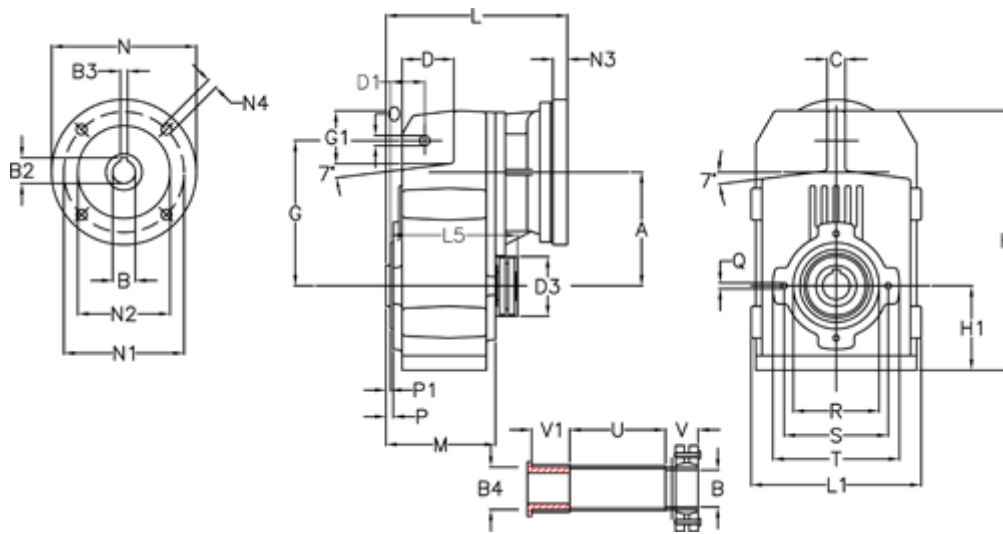

Article number: 295605116808920

Description: Shaft mounted gear  
A514QF55-1168-P63B5

## Measures

A = 211.30	D1 = 65.0	I5 = 222.0	P1 = 4.5	V = 62
B = 55	d3 = 120	M = 163.0	Q = M12x19	V1 = 50
B1 = 11	G = 278	N = 140	R = 180	
B2 = 12.8	G1 = 105.5	N1 = 115	S = 215	
B3 = 4	H = 479.0	N2 = 95	T = 250	
B4 = 55	H1 = 144.0	N4 = M8x19	Tightening torque Nm adapter bushing = 6.0	
C = 20	L = 339.5	O = 22	Tightening torque Nm shrink disc = 12.0	
D = 93.5	L1 = 273	P = 8.5	U = 91.0	